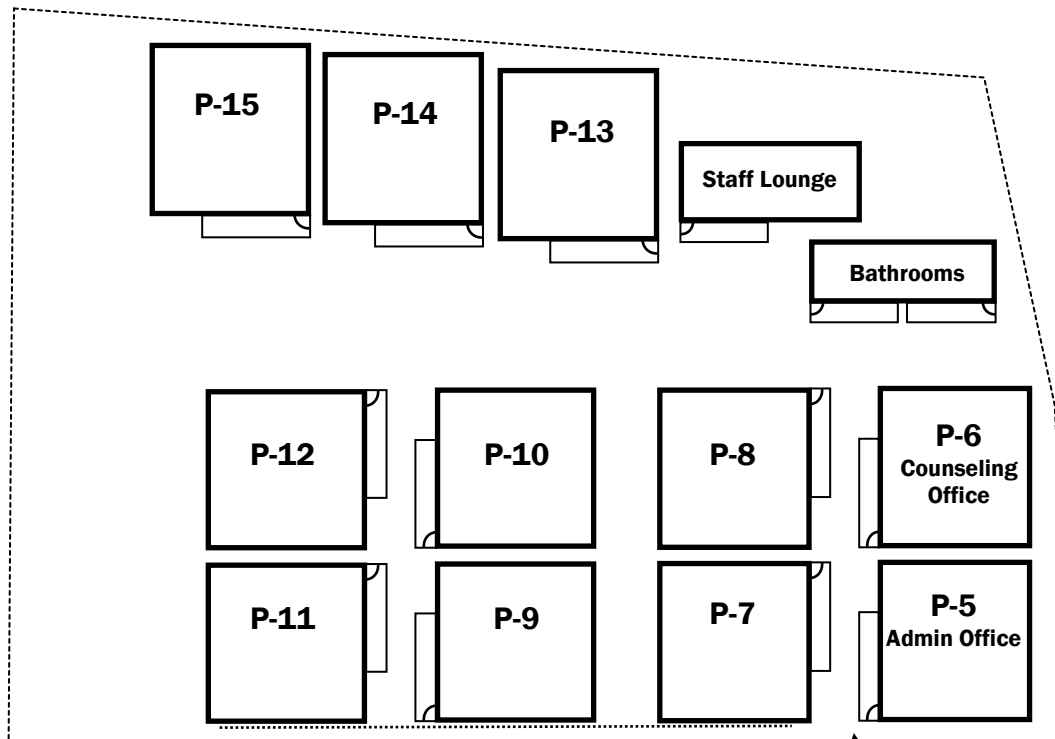

MELBA ROAD

NARDO ROAD

SUNSET HIGH SCHOOL

2019-2020

800 Santa Fe Dr.
Encinitas, CA 92024